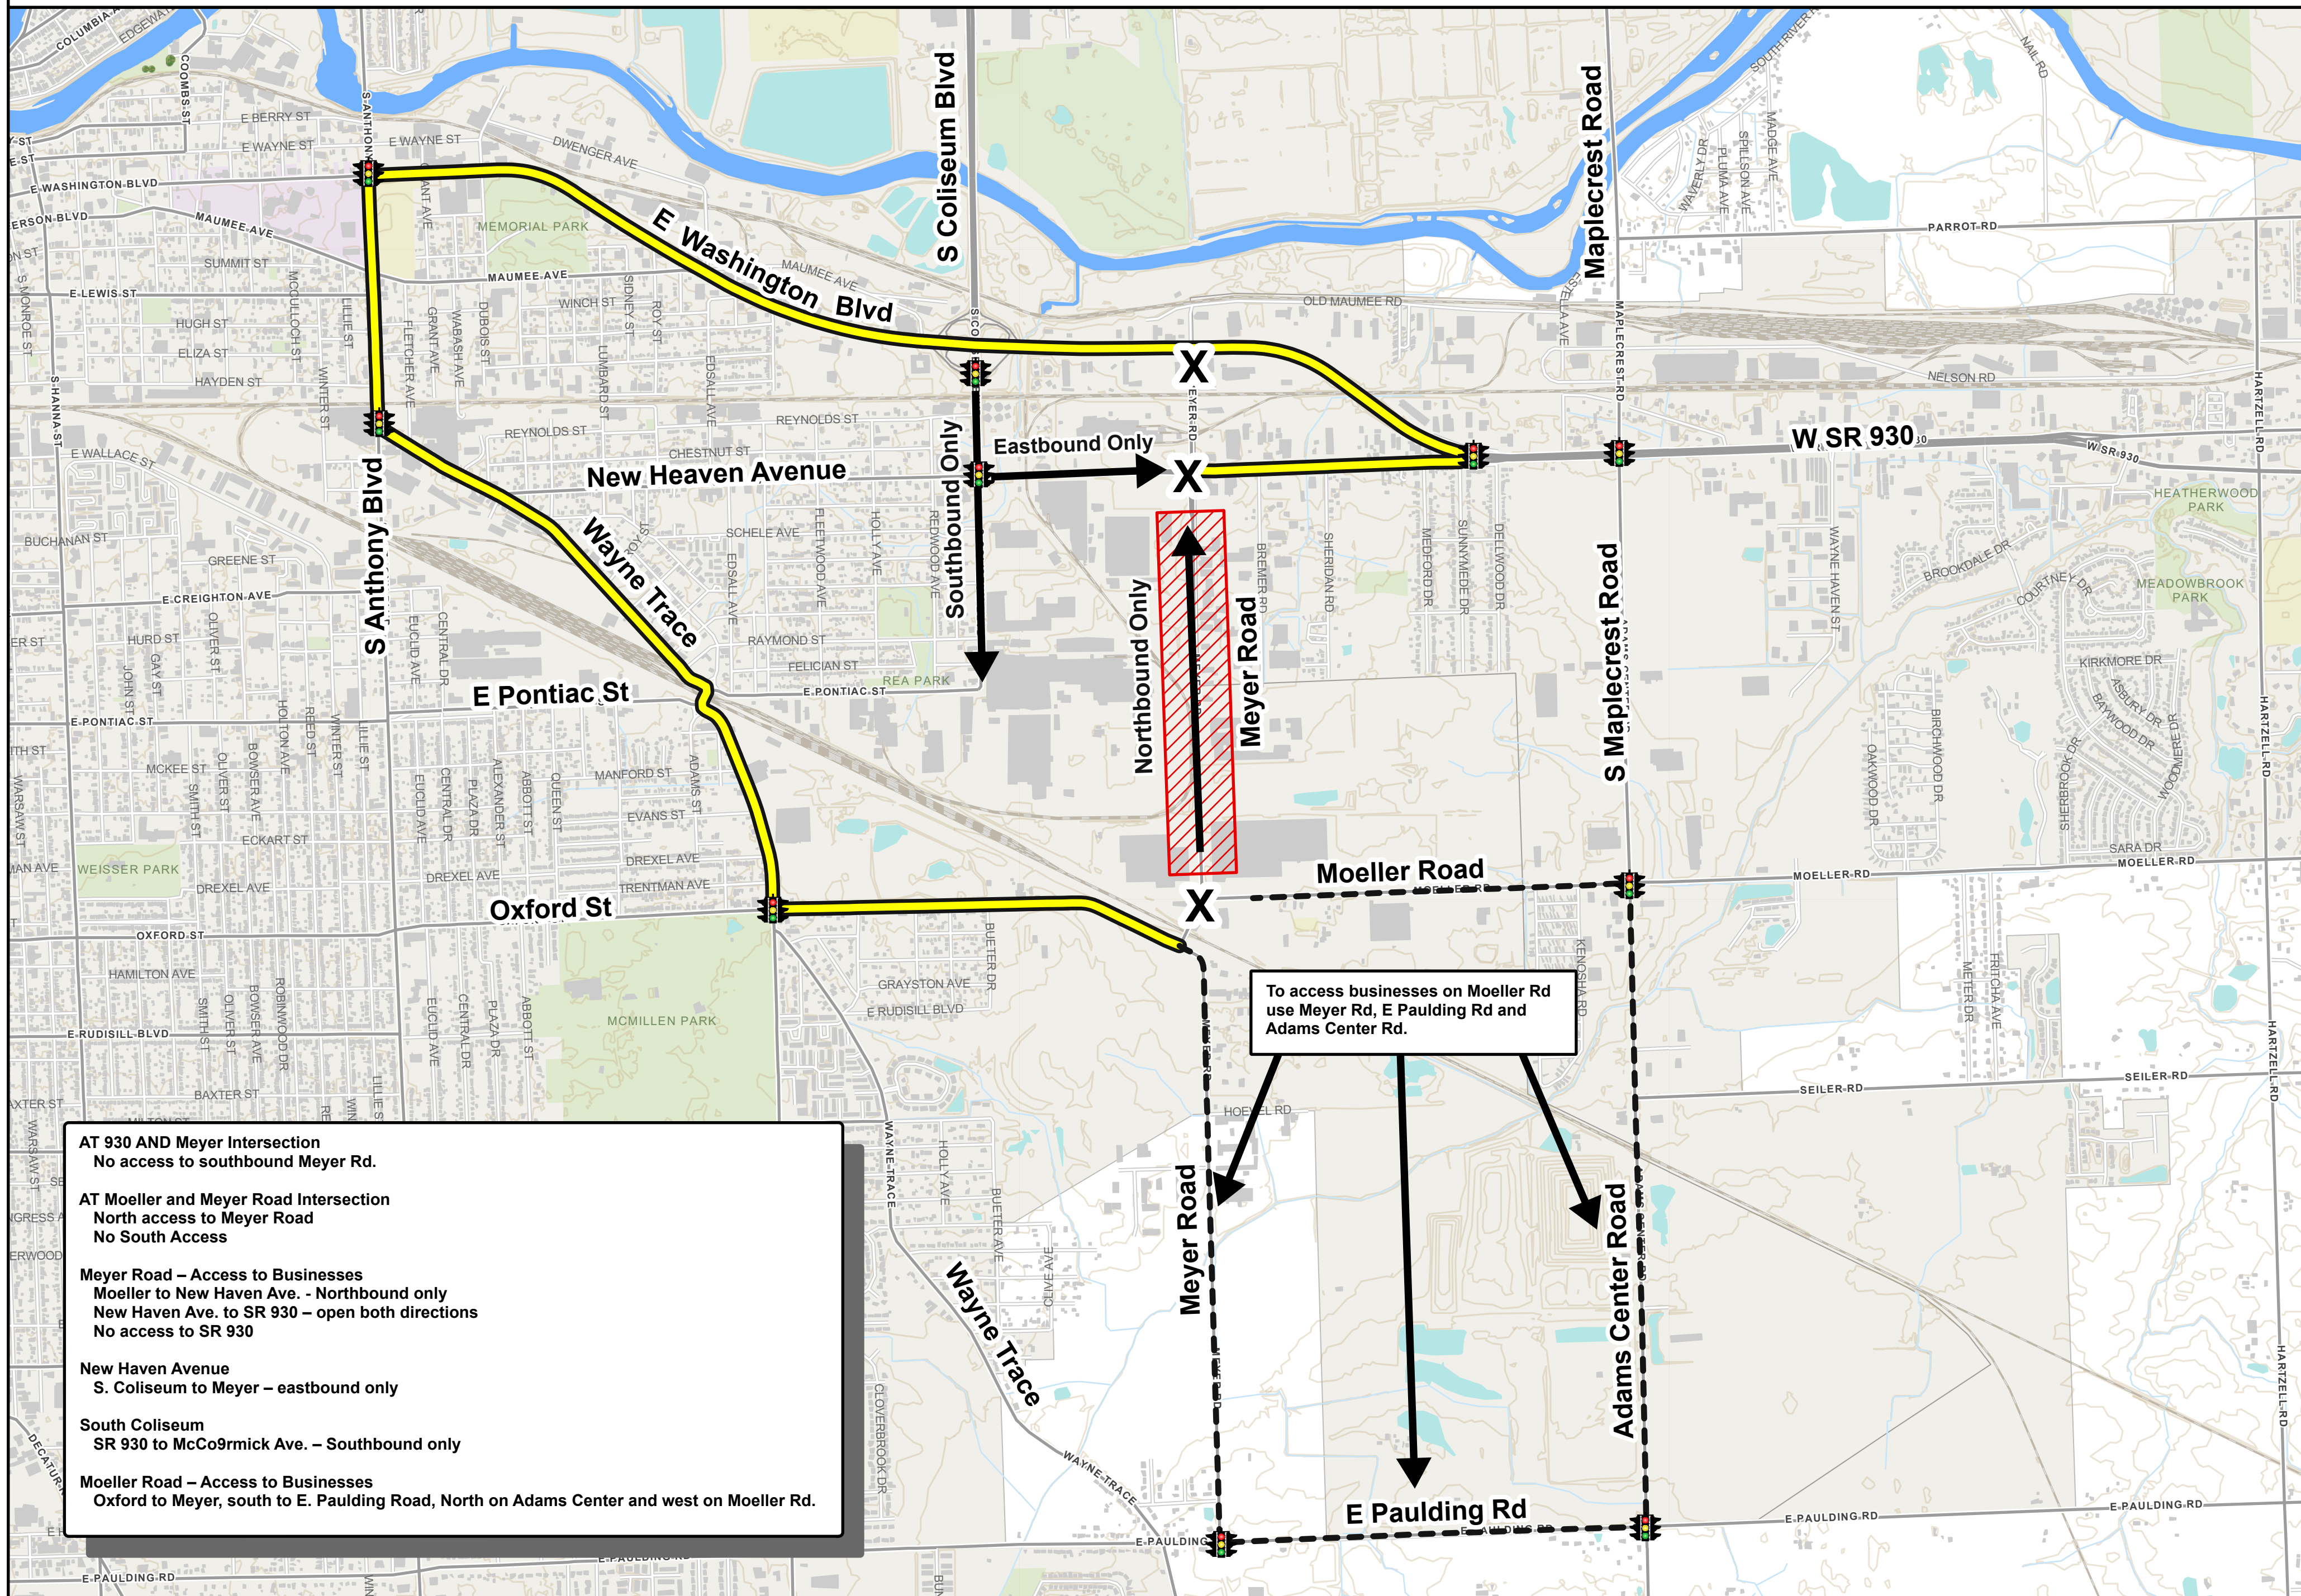

Meyer Road Closure

June 22, 2026 – Late November

AT 930 AND Meyer Intersection
No access to southbound Meyer Rd.

AT Moeller and Meyer Road Intersection
North access to Meyer Road
No South Access

Meyer Road – Access to Businesses
Moeller to New Haven Ave. - Northbound only
New Haven Ave. to SR 930 – open both directions
No access to SR 930

New Haven Avenue
S. Coliseum to Meyer – eastbound only

South Coliseum
SR 930 to McCo9rmick Ave. – Southbound only

Moeller Road – Access to Businesses
Oxford to Meyer, south to E. Paulding Road, North on Adams Center and west on Moeller Rd.

To access businesses on Moeller Rd
use Meyer Rd, E Paulding Rd and
Adams Center Rd.