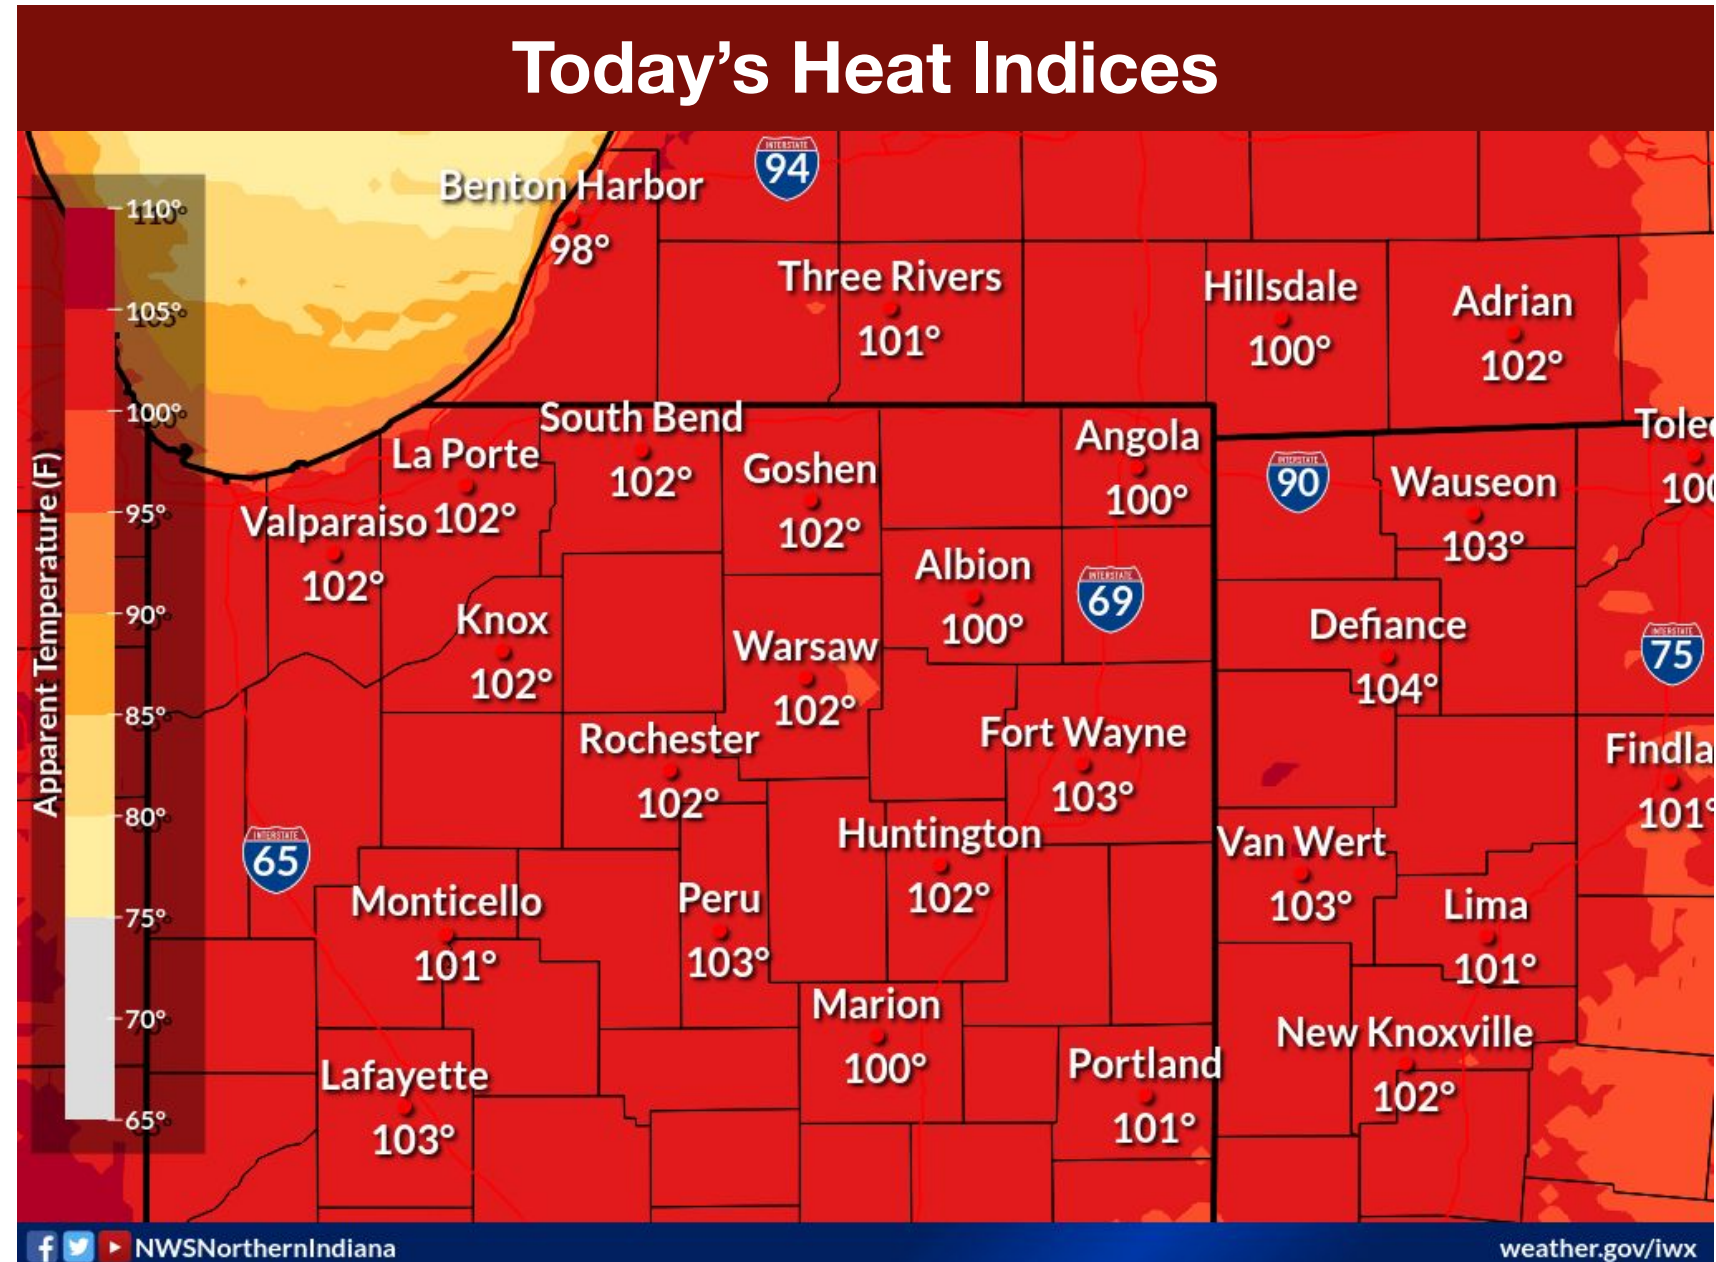

Long Duration Heatwave This Week

June 29, 2026
4:11 AM

Extreme Heat Warning Through Thursday

Key Messages

- → Highs will be from 90° to 97° with peak heat indices 100°-105°.
- → Overnight lows in the mid 70s provide little relief.
- → Impacts may be higher than normal given recent cool weather.
- → Next chance of rain not until Friday.

NEW Important Updates

- → No major changes

Next Scheduled Briefing

- → Tuesday morning